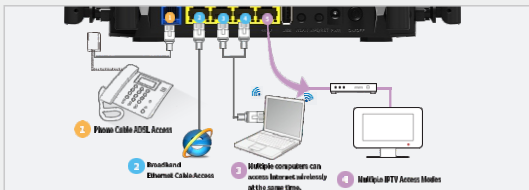

All-in-One Device for Multiple Connections

300Mbps ADSL2+ WiFi Router, ideal for multiple HD video streams, whole-home coverage with different connections