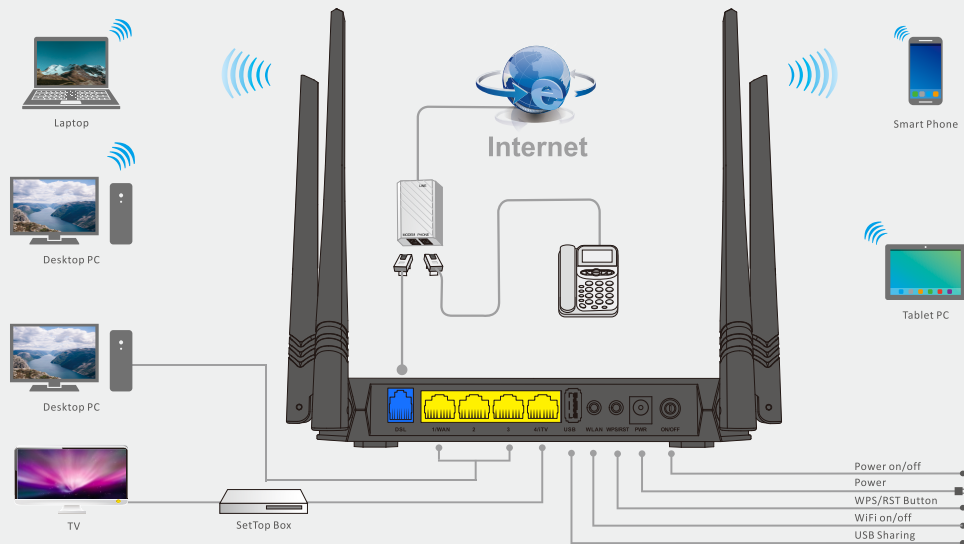

D305

4 Antennas Wireless N300 ADSL2+ Modem Router

Tenda D305 combines the function of 300Mbps wireless router, ADSL2+ Modem in one device to provide one-stop networking solution. With external 4*5dBi high gain omnidirectional antennas with external PA, D305 can provide ultimate WiFi coverage for large house. LNA design and WPA2-PSK high level encryption mechanism ensure stable and secure WiFi experience. Additionally, D305 can detect phone cable, ethernet cable access mode and PVC automatically to provide quick & hassle-free installation. You can enjoy the pleasant of Internet surfing, file sharing, VoIP, audio and Video streaming using one device instead of multiple devices to save time, money and space.

Whole-home WiFi Coverage

4*5dbi external antennas, PA & LNA helps you keep mobile devices, media players and computers connected to WiFi in each corner of your house. No longer need to worry about the WiFi deadzones.

Smart Access for All Connections

Distinguishes your existing access modes automatically and with the intuitive user interface, you can connect Internet easily.

Compatible with Global ISP

With PVC detect technology to recognize correct parameters automatically, D305 is compatible with global ISP.

- 4*5dBi external antennas with external PA and internal LNA bring ultimate WiFi coverage and stable WiFi experience.
- Detect phone cable , ethernet cable access mode and PVC automatically to provide quick & hassle-free installation.
- Turn on/off WiFi switch to create low-power consumption and smart E-life for your whole families.
- Up to 6000V lightning protection prolongs router lifespan.
- Supports bandwidth control, WDS, TR069,virtual server and web filter etc.